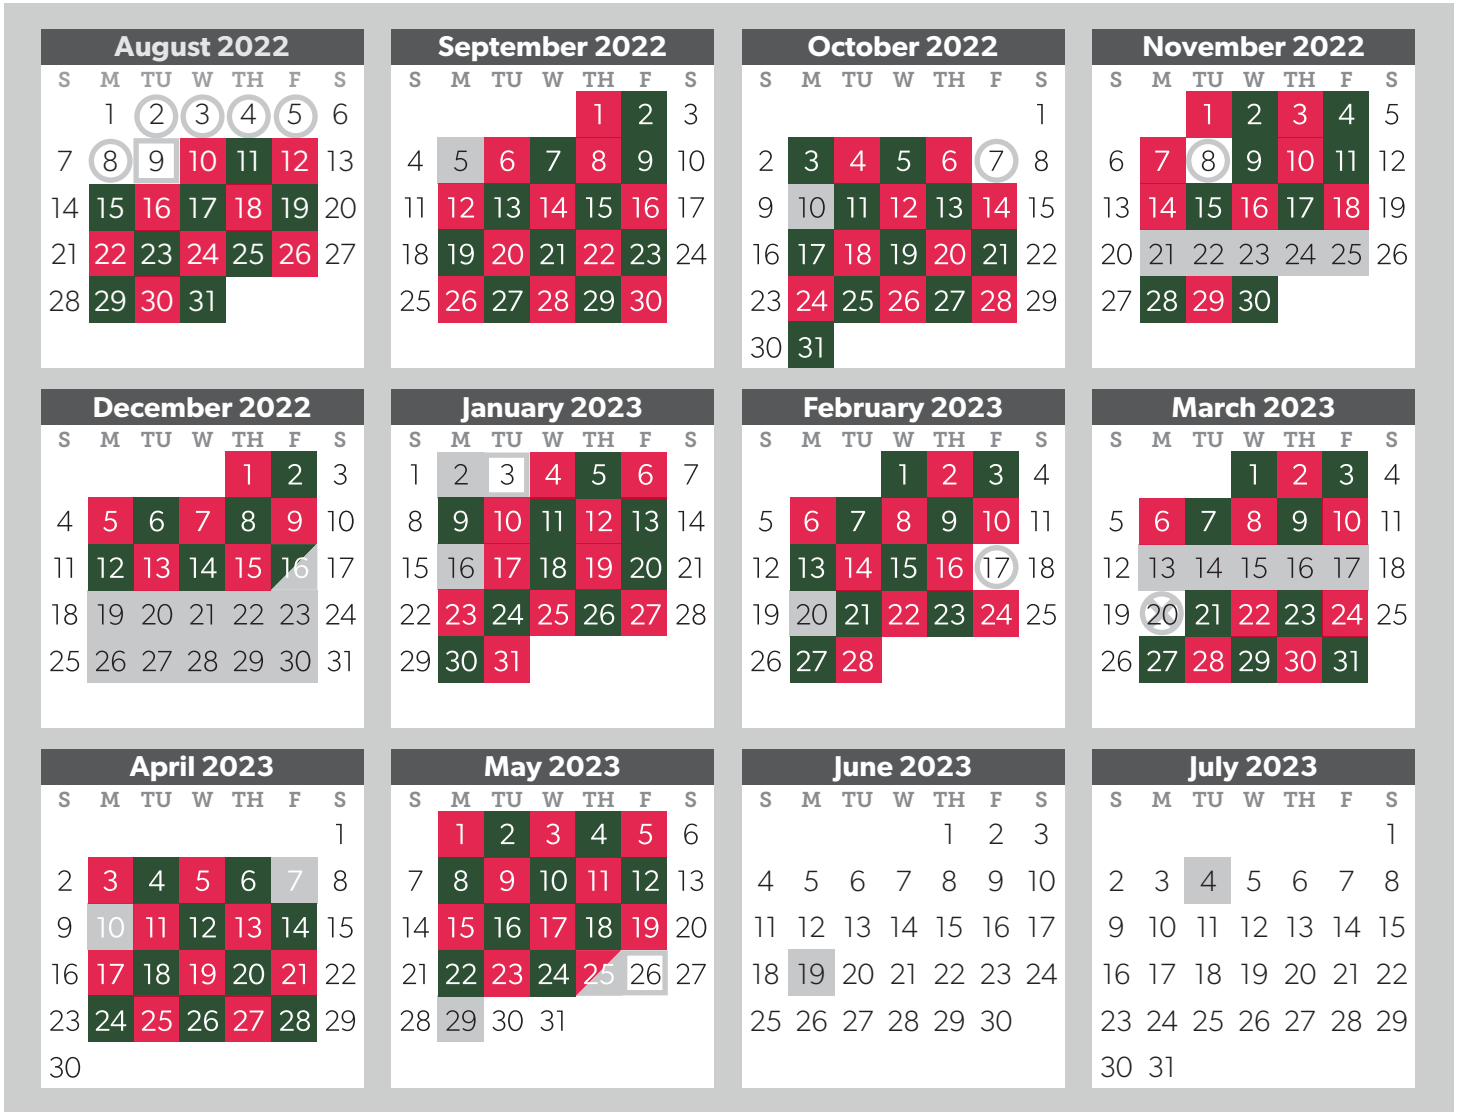

CONROE
INDEPENDENT
SCHOOL DISTRICT

2022-2023

Red Green Calendar

The Woodlands High School / McCullough Junior High

Approved 1/18/22

Holiday	Workday for staff (No students)	Staff development (No students)
Inclement weather day (Students)	Early release (Students)	

Report Cards

Individual campuses will report distribution date for report cards after each grading period.

Days of Instruction

	Students	Teachers
1st Semester	84	92
2nd Semester	91	95
Total Days	175	187

Grading Periods

1st Semester	
Grading period	Ends
1st	October 6
2nd	December 16
2nd Semester	
Grading period	Ends
1st	March 10
2nd	May 25

Students

Starting date August 10
Ending date May 25

Staff

Starting date August 2
Ending date May 26

Student Holidays

- Labor Day September 5
- Holiday October 7 - 10
- Holiday November 8
- Thanksgiving..... November 21 - 25
- Winter Break Dec. 19 - Jan. 3
- Martin Luther King, Jr. Day.....Jan. 16
- HolidayFebruary 17
- Presidents' Day.....February 20
- Spring BreakMarch 13 - 17
- HolidayApril 7 - 10
- Memorial DayMay 29